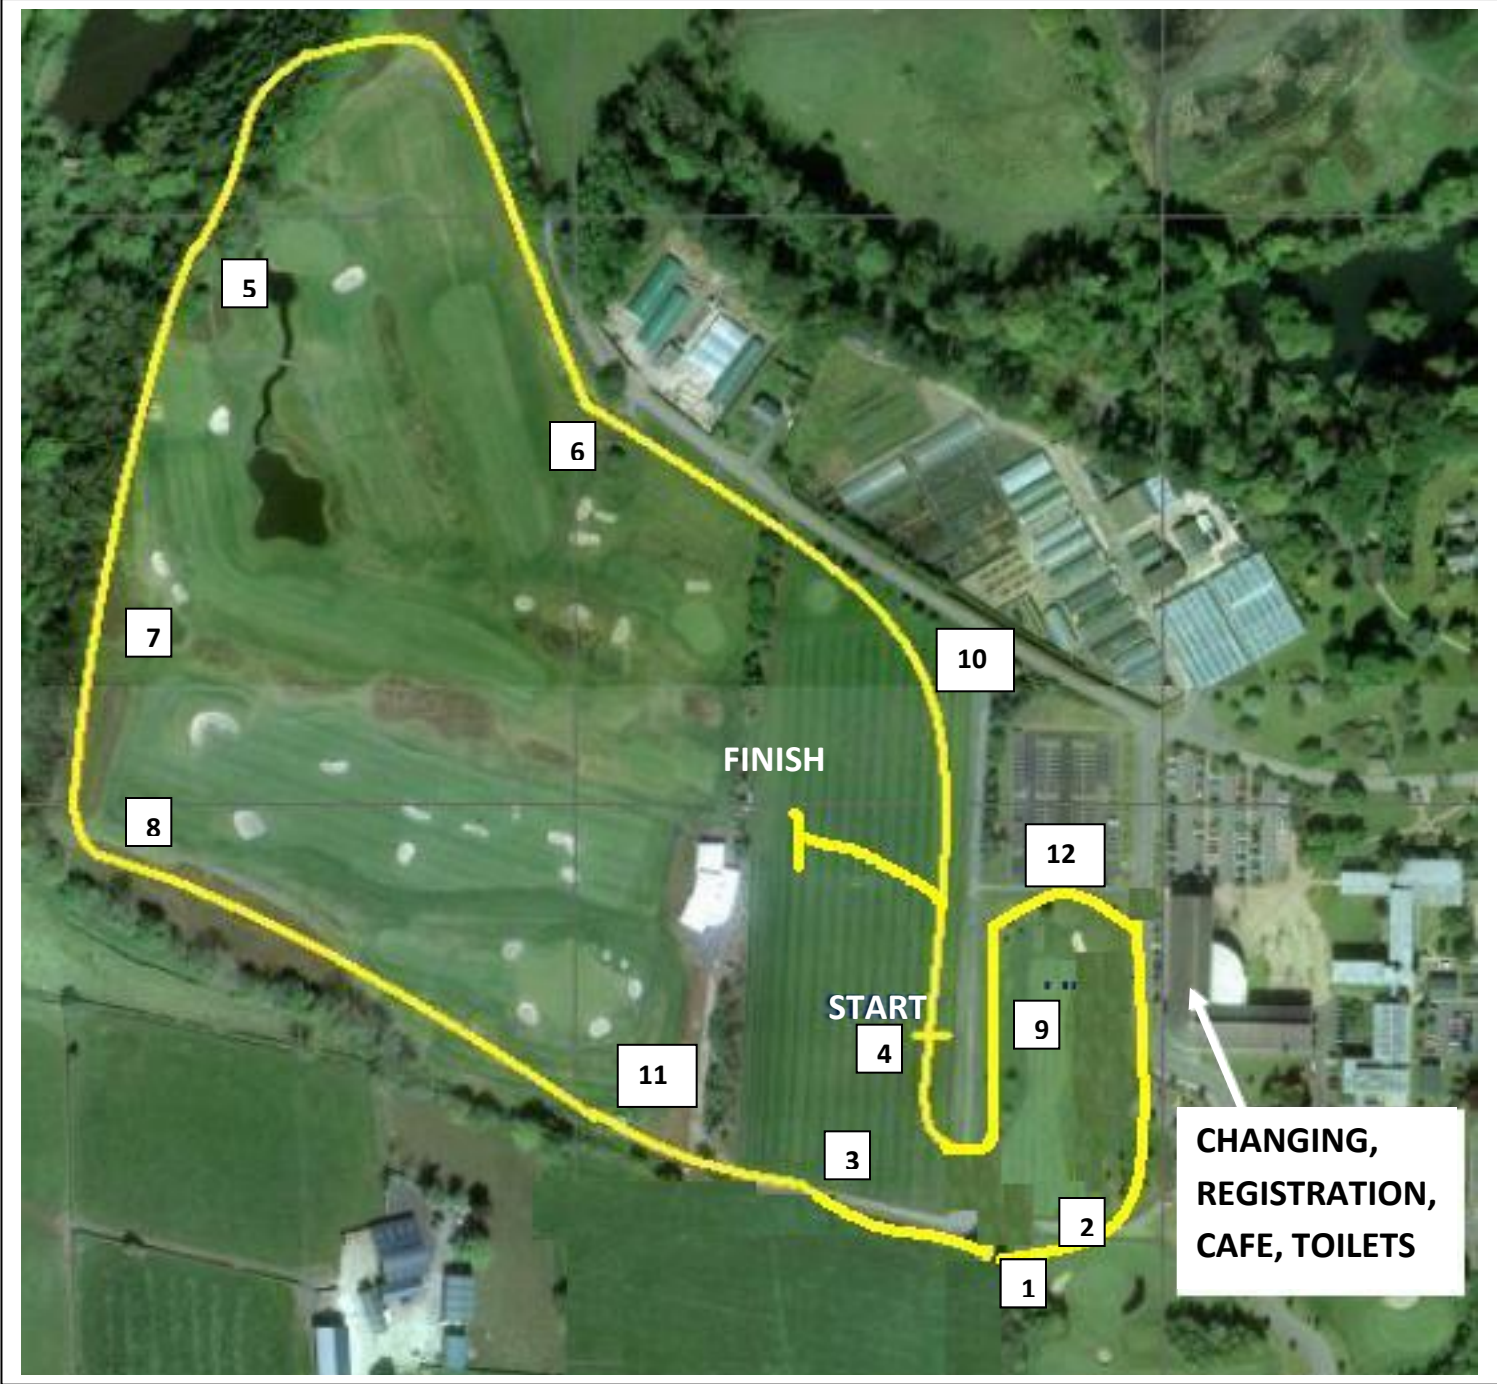

IAAF ANTRIM INTERNATIONAL CROSS COUNTRY

LAP = 1800m