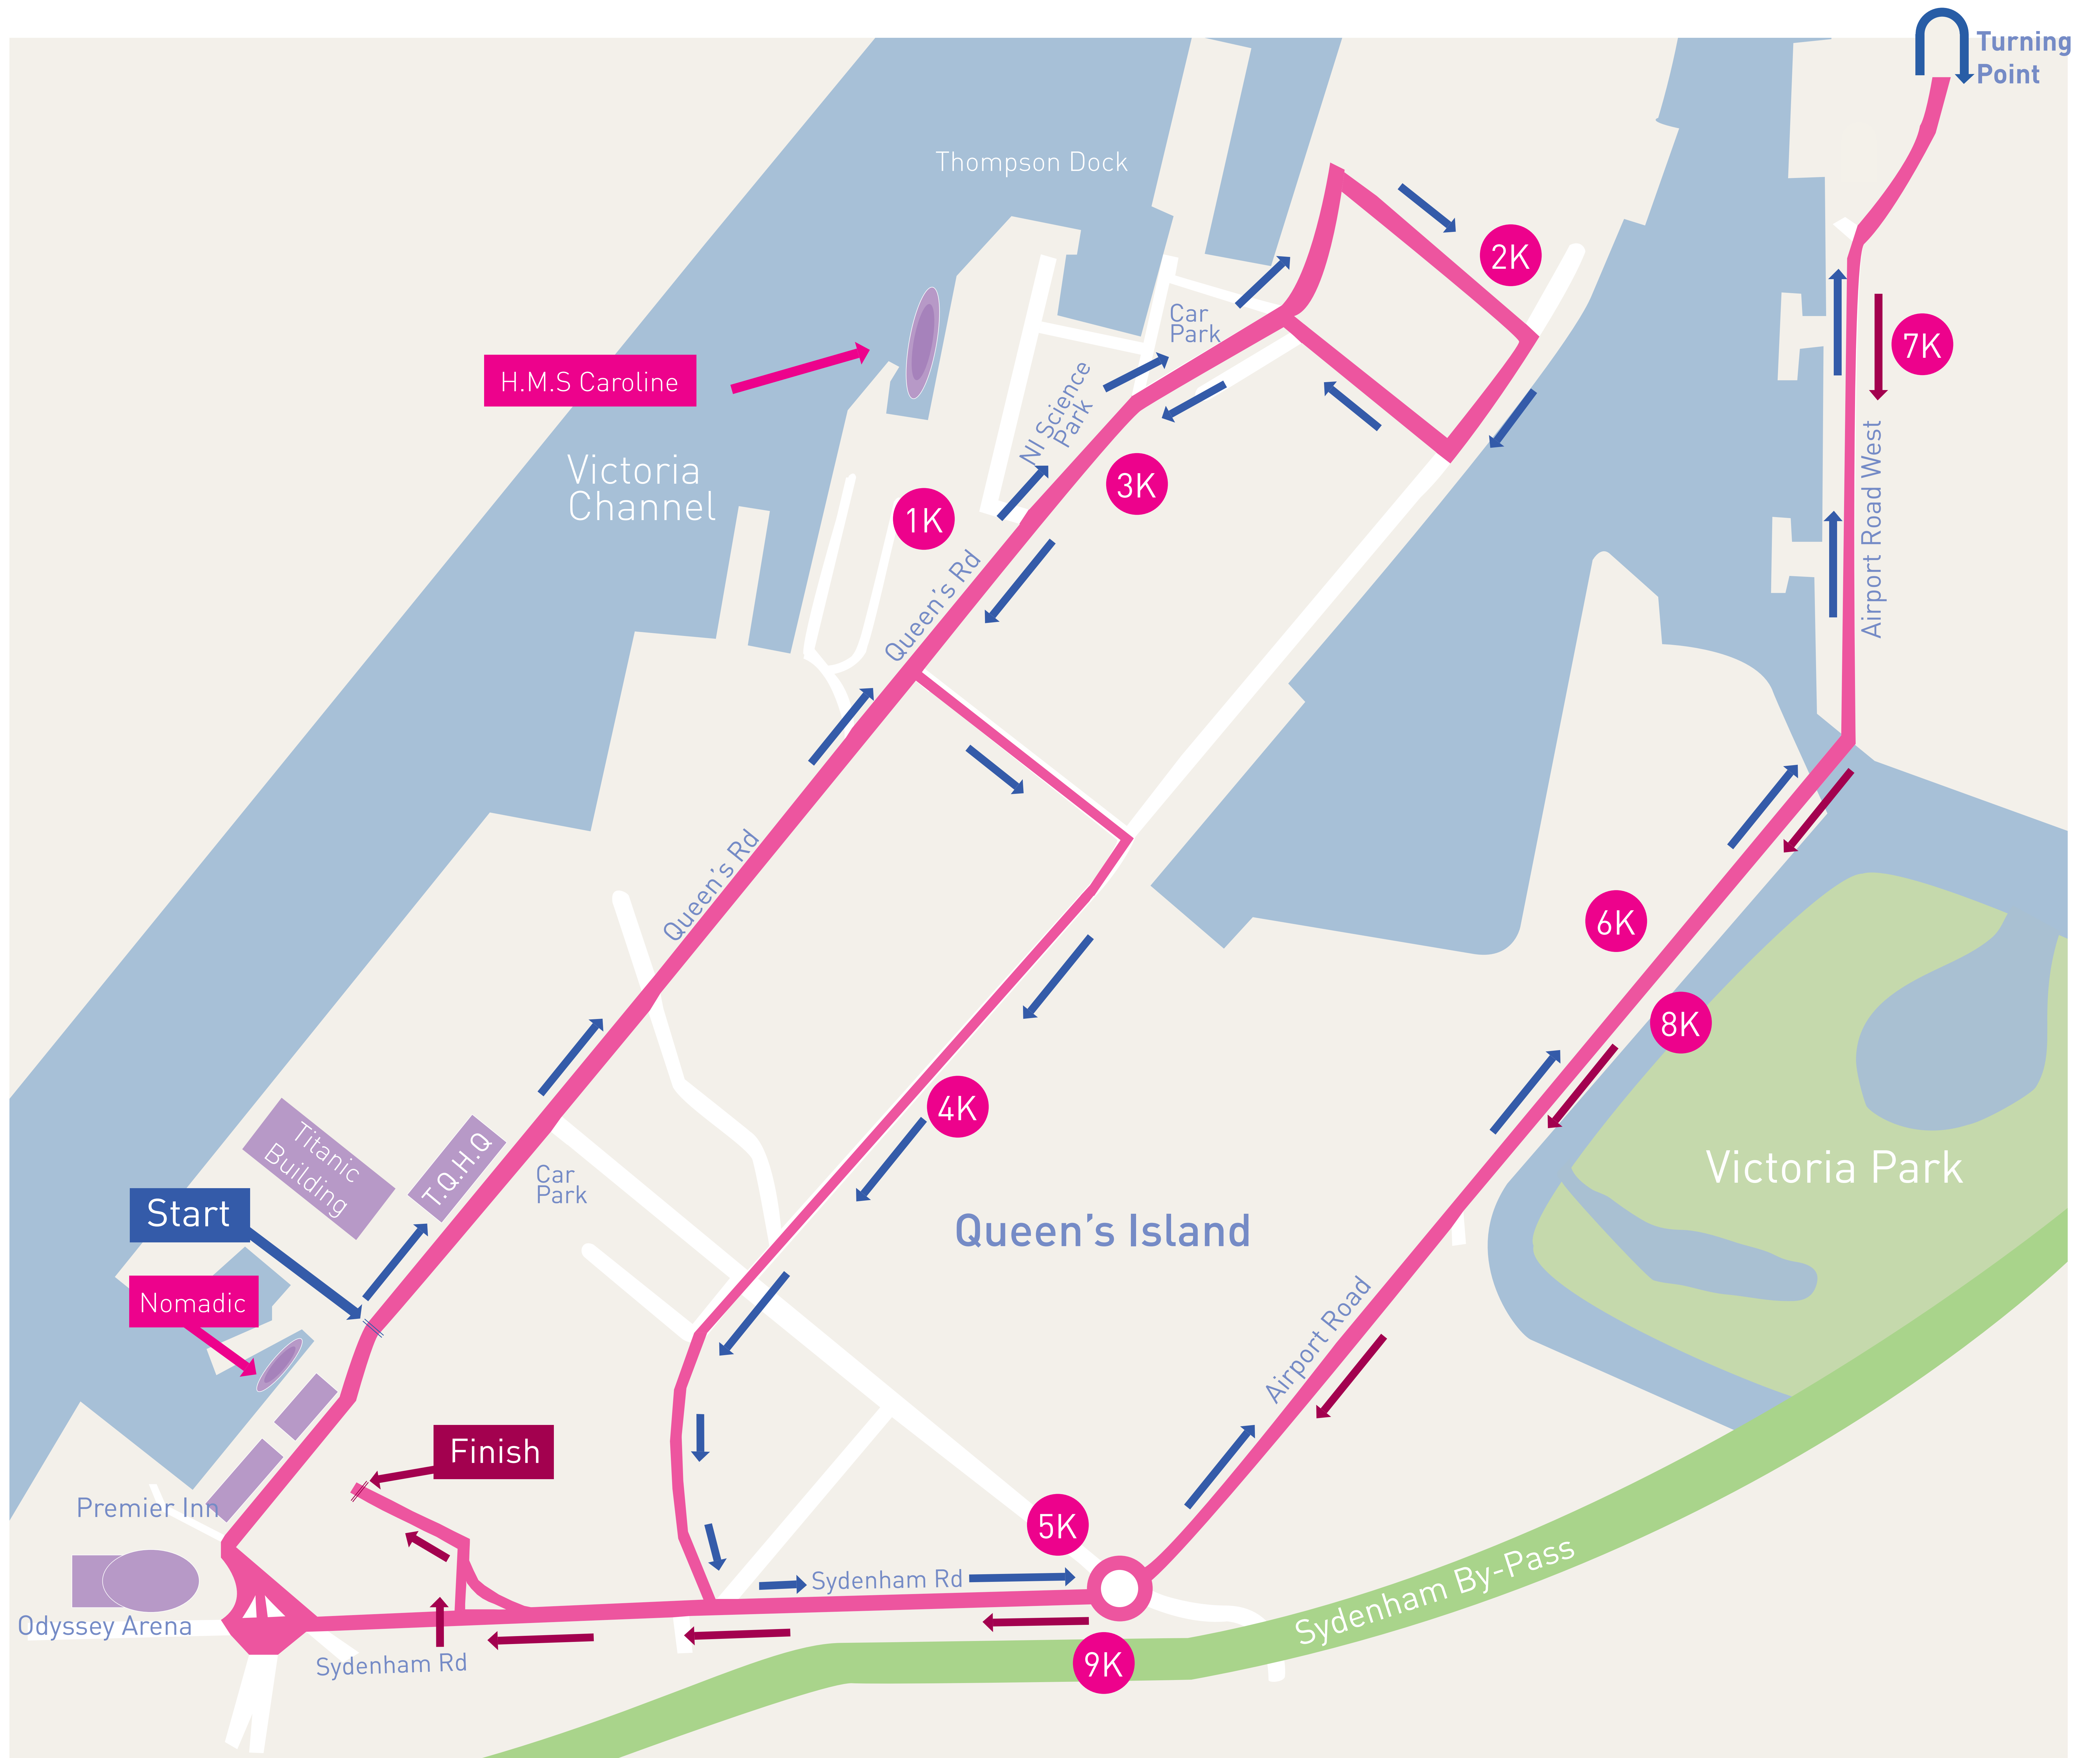

TQ10K Route Map

- Start** Starting Point & Direction
- Direction & Finishing Point**
- Finish** Finishing Point
- 4K** Distance