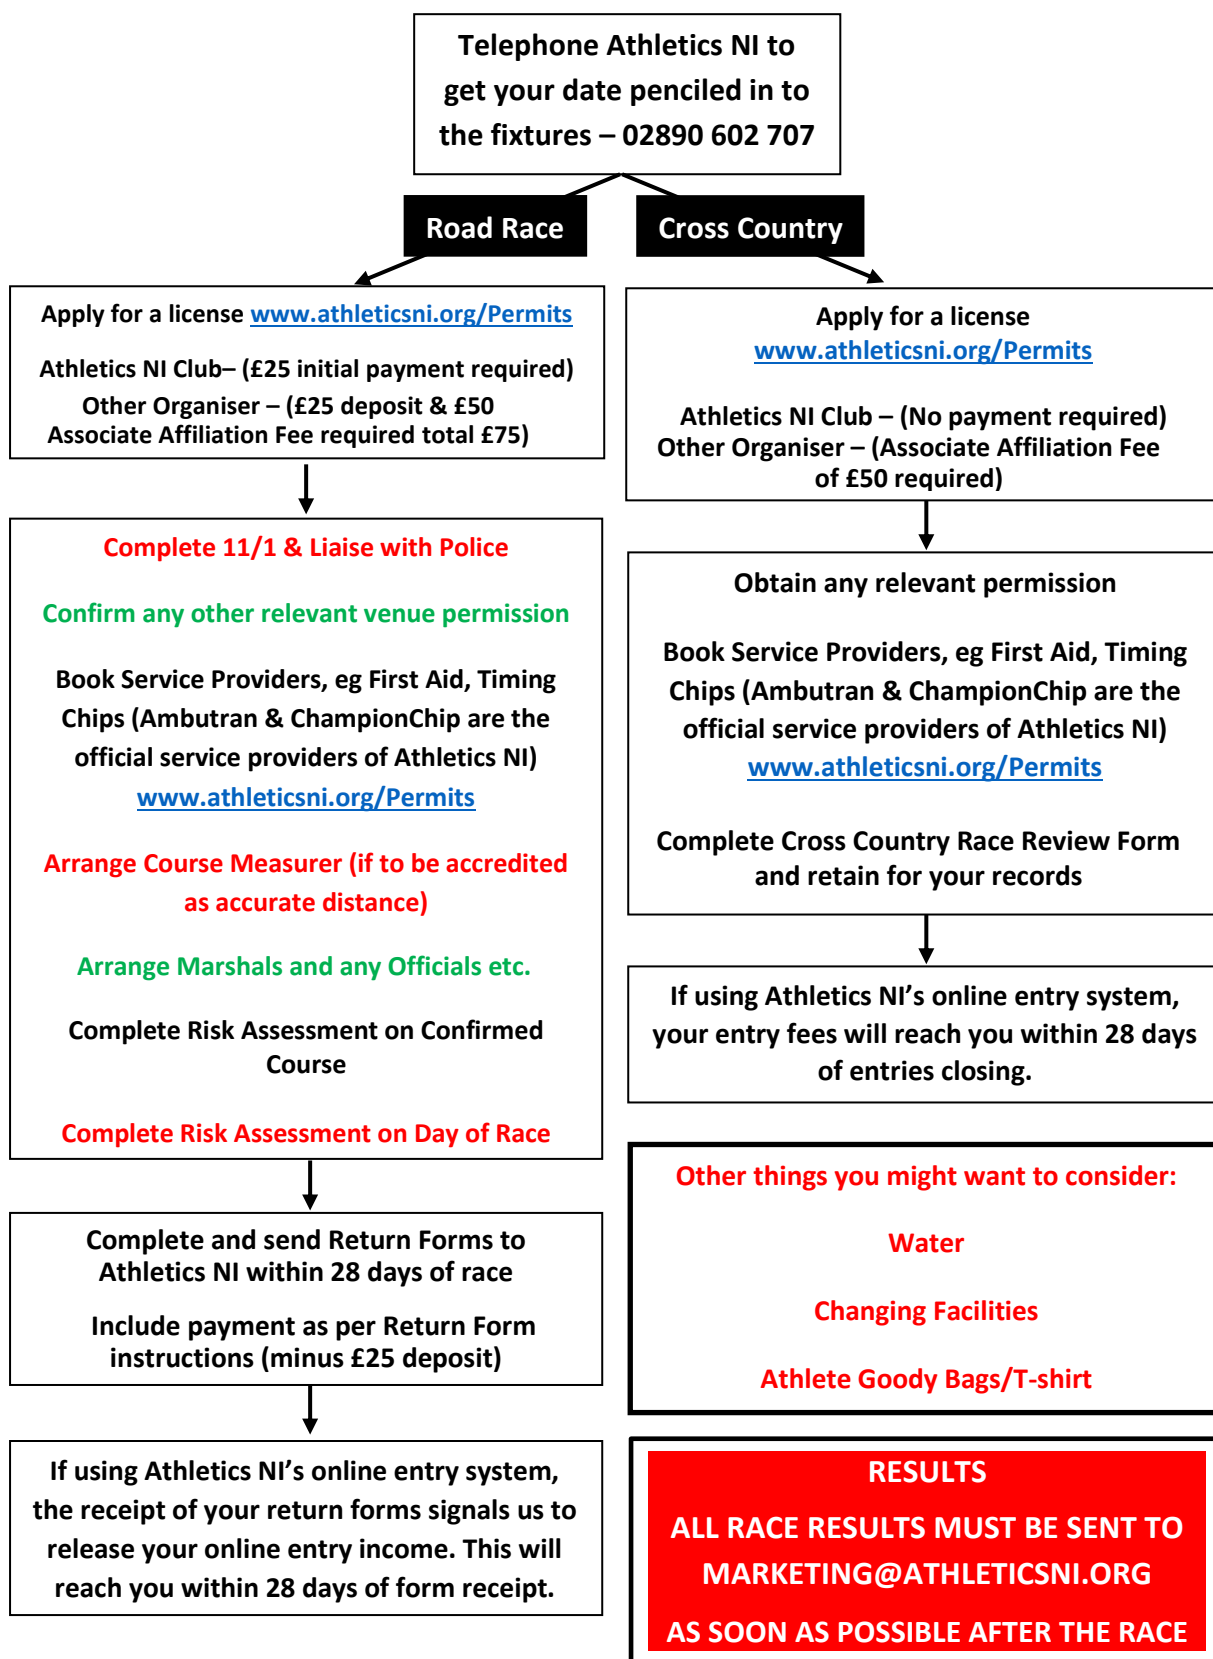

ORGANISING YOUR EVENT – STEP BY STEP

All licensed races are entitled to use Athletics NI's logo on their entry forms as indication of license All Certified Distance events should bear the Athletics NI Certified Distance Kitemark – available from Athletics NI