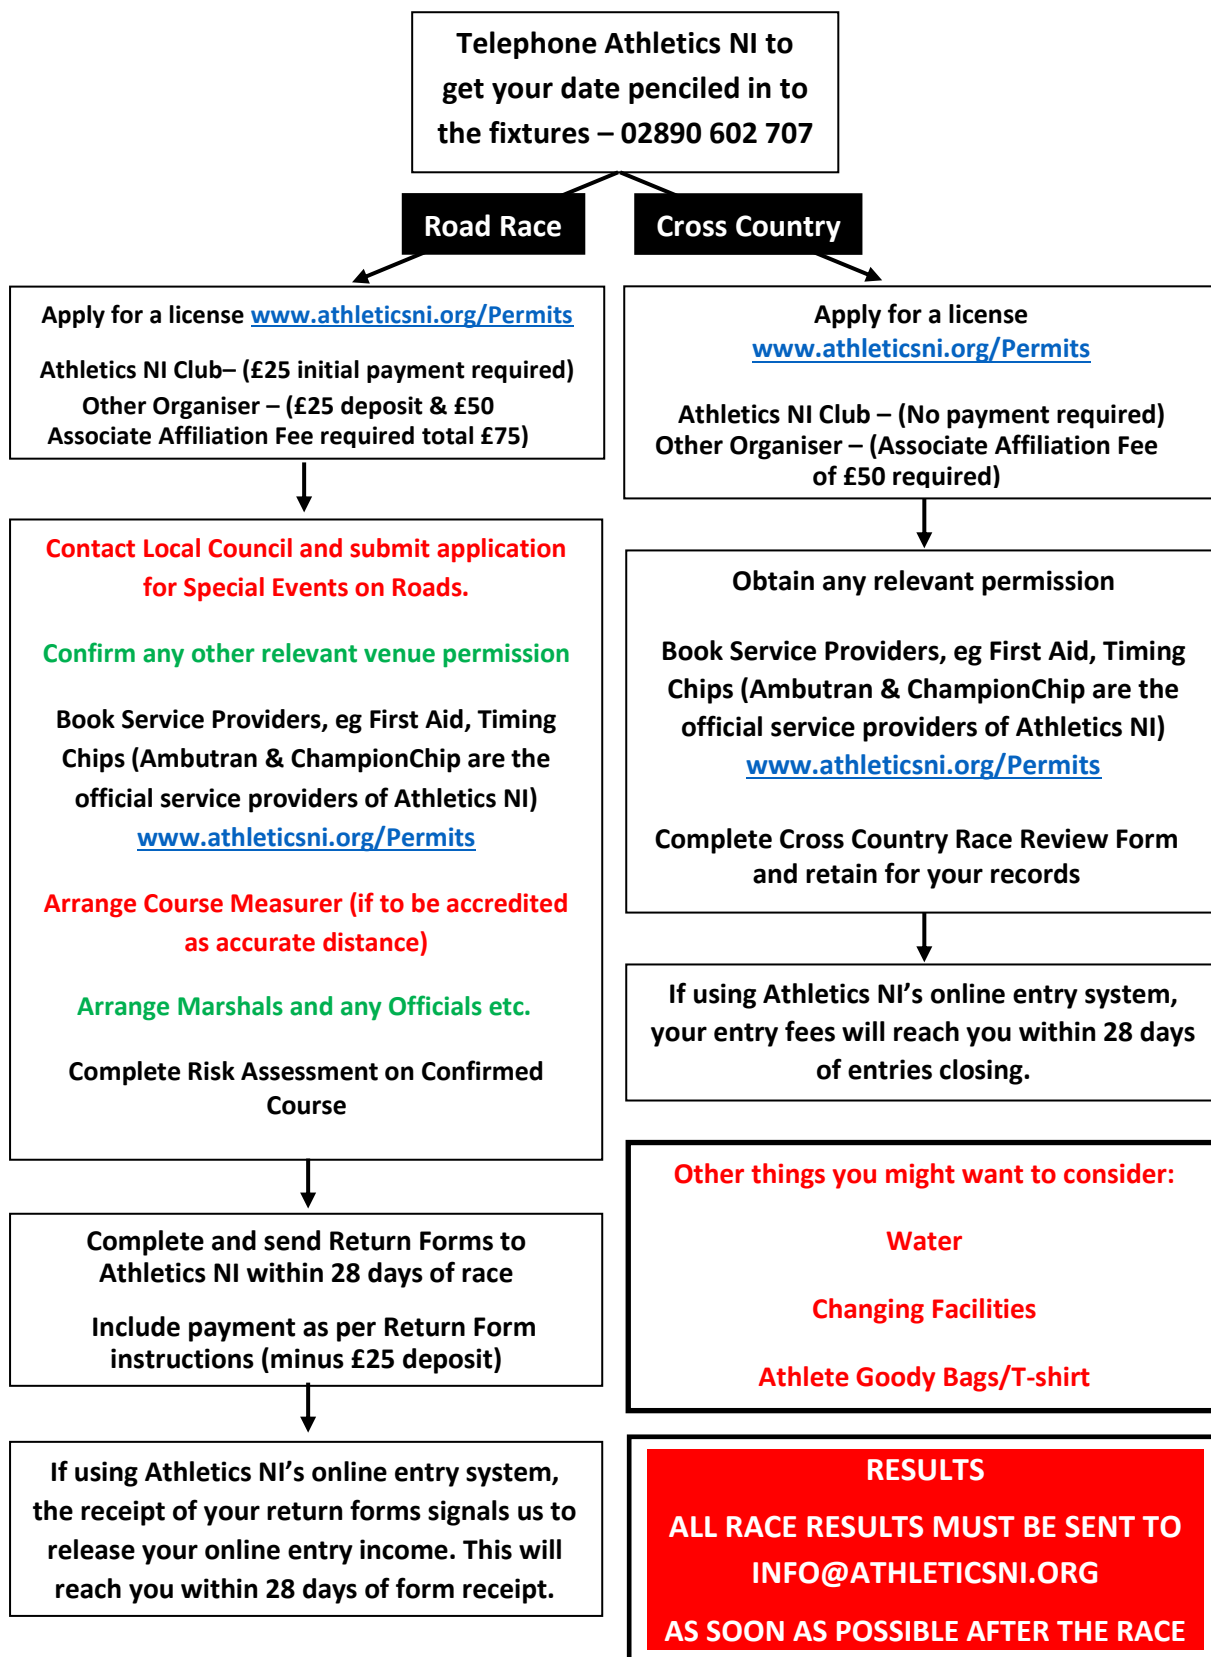

## ORGANISING YOUR EVENT – STEP BY STEP

All licensed races are entitled to use Athletics NI's logo on their entry forms as indication of license All Certified Distance events should bear the Athletics NI Certified Distance Kitemark – available from Athletics NI